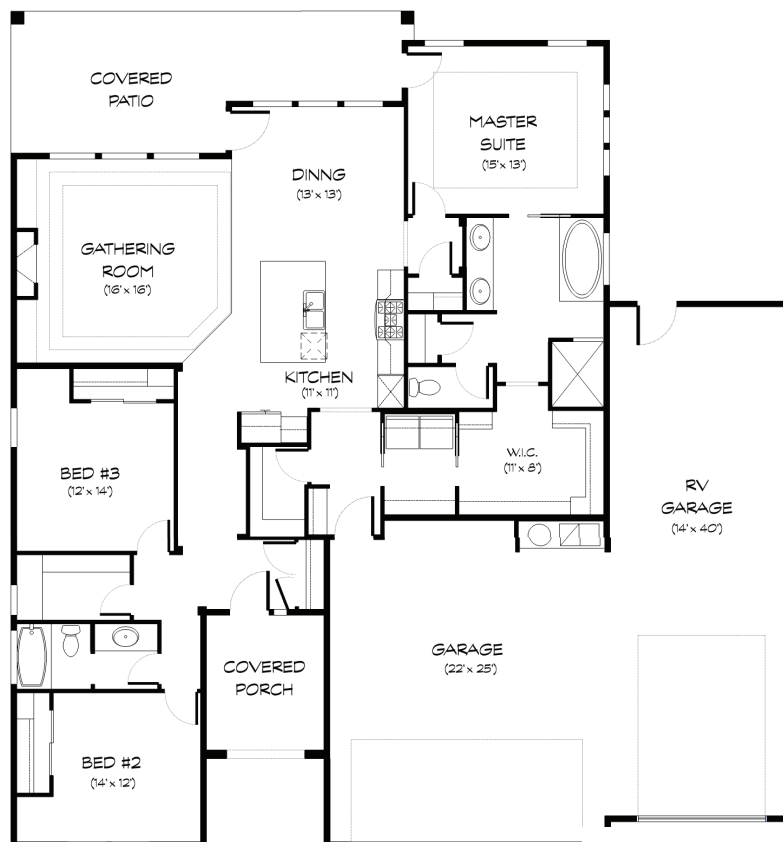

STEVE HICKS
ARCHITECTURAL ILLUSTRATION

Rosedate I

1942 Sq. Ft.

- 3 Bedroom
- 2 Bath
- Pocket Office
- RV Garage

60 Ft. Wide
60 Ft. Deep

1 (208) 761-1328
www.sunrisehomesofidaho.com